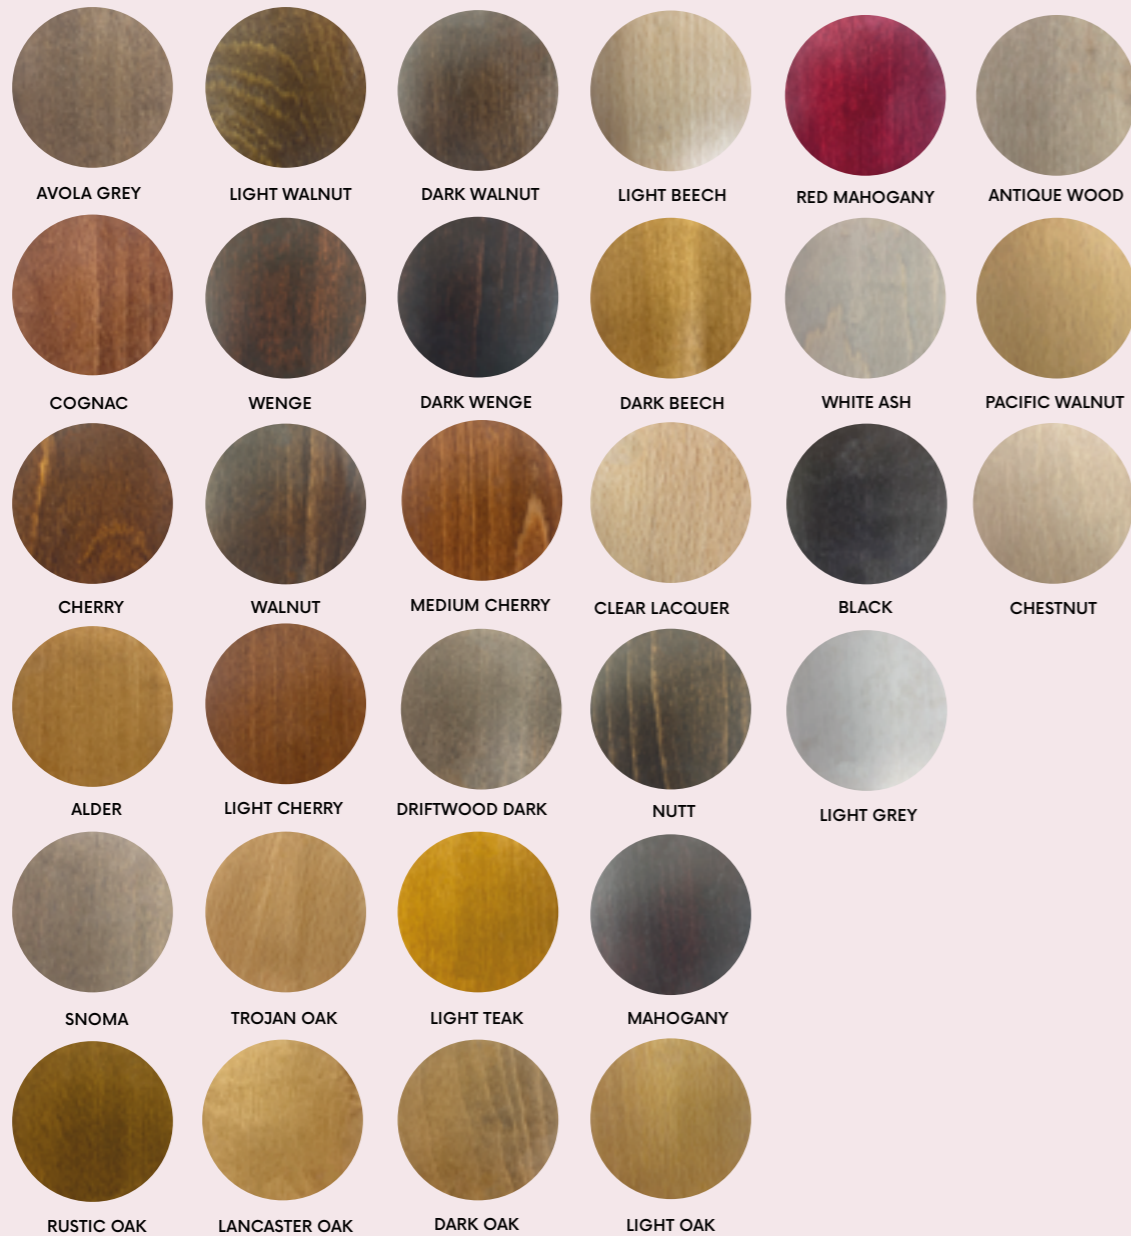

CHOOSE ONE OF THESE SIGNATURE WOOD STAINS TO COMPLIMENT YOUR COM FABRIC AND HAVE YOUR VISION COME TO LIFE.

BEECH BLUE

BEECH

BEECH SALMON

BEECH GREEN

BEECH YELLOW

BEECH GREY

BEECH BLACK

BEECH CHOCOLATE

BEECH LIGHT GREY

FINISHED TO ORDER AVAILABLE

STACKABLE

FABRIC REQUIREMENT

COM

CLASSIC

range

CLASSIC

WOOD

stains

Choose from one of our new extended range of wood stains. With over 30 wood stains available to help match any décor.

Real wood swatches available.

CLASSIC

FAUX

leathers

Choose from one of our new extended range of faux leathers. With over 15 colour options available to help match any décor.

Real swatches available.

FINISHED TO ORDER AVAILABLE

STACKABLE

FABRIC REQUIREMENT