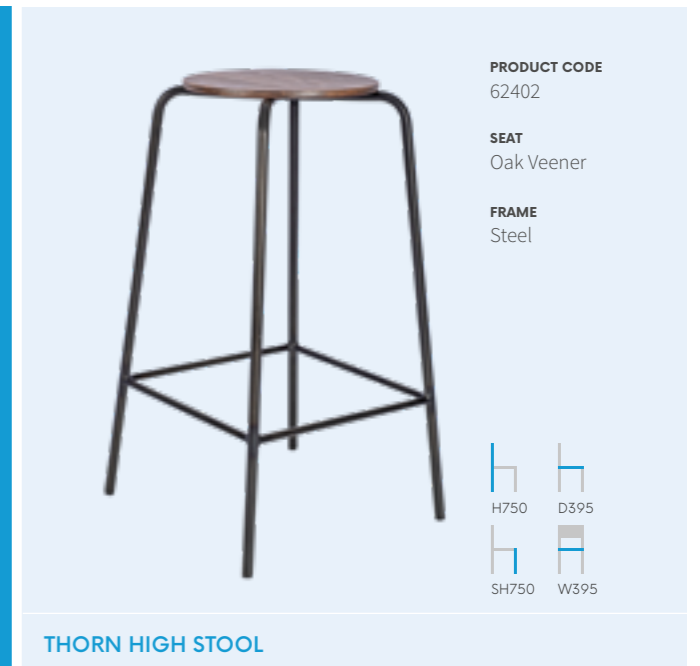

THORN

high stool

PRODUCT CODE
62402

SEAT
Oak Veneer

FRAME
Steel

THORN HIGH STOOL

POWDER COATING AVAILABLE

STACKABLE