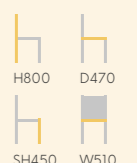

PRODUCT CODE
61100 (Grey)
60913 (Black)
62544 (White)
61752 (Lime)
60059 (Mustard)
60360 (Navy Blue)
62799 (Red)
60861 (Turquoise)
62364 (Plum)
61491 (Uph Grey)
SEAT / BACK
Polypropylene
FRAME
Steel / Chrome