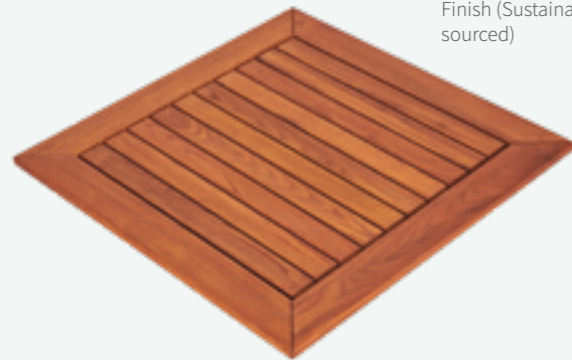

700x700

ROBINIA SQ70 TABLE TOP

PRODUCT CODE
61383

MATERIAL
Robinia Wood Oiled Finish (Sustainably sourced)