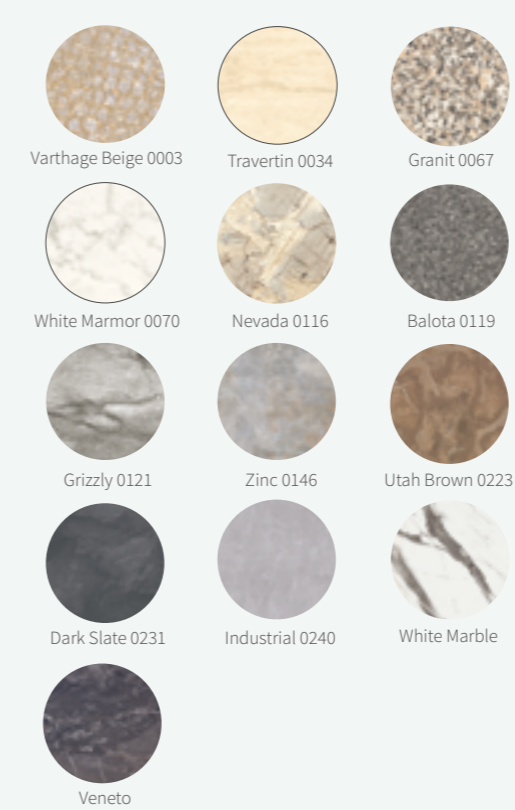

800x800
63278 (Veneto)
63280 (Maracaibo)
63277 (Concrete)
63279 (White Marble)
63282 (Black)
63281 (White)

TOPALIT® RECTANGLE TABLE TOP:

1100x700
63284 (Veneto)
63286 (Maracaibo)
63283 (Concrete)
63285 (White Marble)
63288 (Black)
63287 (White)

MATERIAL
Pressed Wood

- Veneto
- Maracaibo
- Concrete
- White Marble
- White
- Black

STACKABLE

TOPALIT® FINISHES

MADE TO ORDER

WOOD

effect

TOPALIT® FINISHES

MADE TO ORDER

GRAPHIC

effect

TOPALIT® FINISHES

MADE TO ORDER

STONE

effect

TOPALIT® FINISHES

MADE TO ORDER

MONO CHROME

finishes

THREADED SLEEVE
Pre-drilled with threaded sleeves
Suitable for attachments

METAL RING
Depth: 60cm
Modern Chrome / Classic Brass

METAL RING
Depth: 70cm
Modern Chrome / Classic Brass