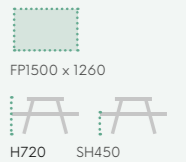

SEAT / BACK
Slatted Plastic

FRAME
Aluminium
28mm Dia x 1.8mm
Welded

FINISH
Maintenance Free
Wood Effect,
Polished

MONACO SIDE CHAIR NO WOOD

PRODUCT CODE
62111

FRAME
Pressure
treated timber,
colour impregnant