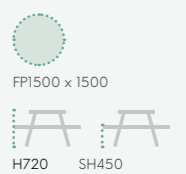

ROUND 8 SEATER BENCH