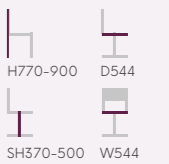

PRODUCT CODE
62711 (Grey)
60554 (Black)
60854 (White)
62630 (Lime)
62625 (Mustard)
61914 (Navy Blue)
62880 (Red)
61889 (Turquoise)
62008 (Plum)
60241 (Uph Grey)

SEAT / BACK
Polypropylene

FRAME
Black Nylon

SHOREDITCH OFFICE CHAIR BLACK BASE