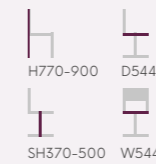

SHOREDITCH OFFICE CHAIR ALUMINIUM BASE

- Black
- Grey
- White
- Lime
- Mustard
- Navy
- Red
- Turquoise
- Plum