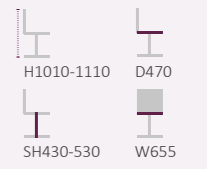

PRODUCT CODE
61324
(UPH: AD12 Arms + T727N Mech)

61434
(UPH: AD12 Arms + T727NS Mech)

62078
Optional Headrest

FRAME
Black Pyramid Style
5 Star Nylon base with 60mm castors

MECHANISM
Tilt mechanism adjustable to body weight

AVAILABLE FINISHES
Seat supplied upholstered in Black Fabric