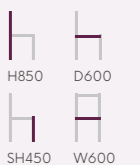

SPIDER

SOFT SEATING

SKAPA BASES

adjustable

Compatible with all Skapa shells, these bases either swivel, tilt, rise or roll.

PRODUCT CODE
62912 (Rocking Tilt
Mechanism – No Gas)
62897 (Swivel Stem
OSD160 - Fixed Height)
61625 (AL-X350 4 Star
Aluminium Base)
60144
(Screw / Fixing Kit)