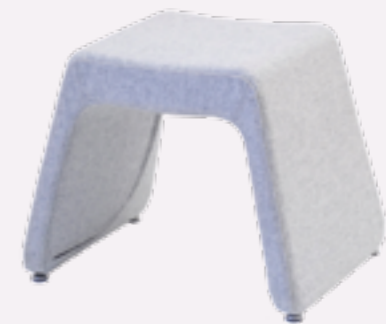

H375 D390 W470

SKAPA SMALL STOOL

1.3 x 1.4m